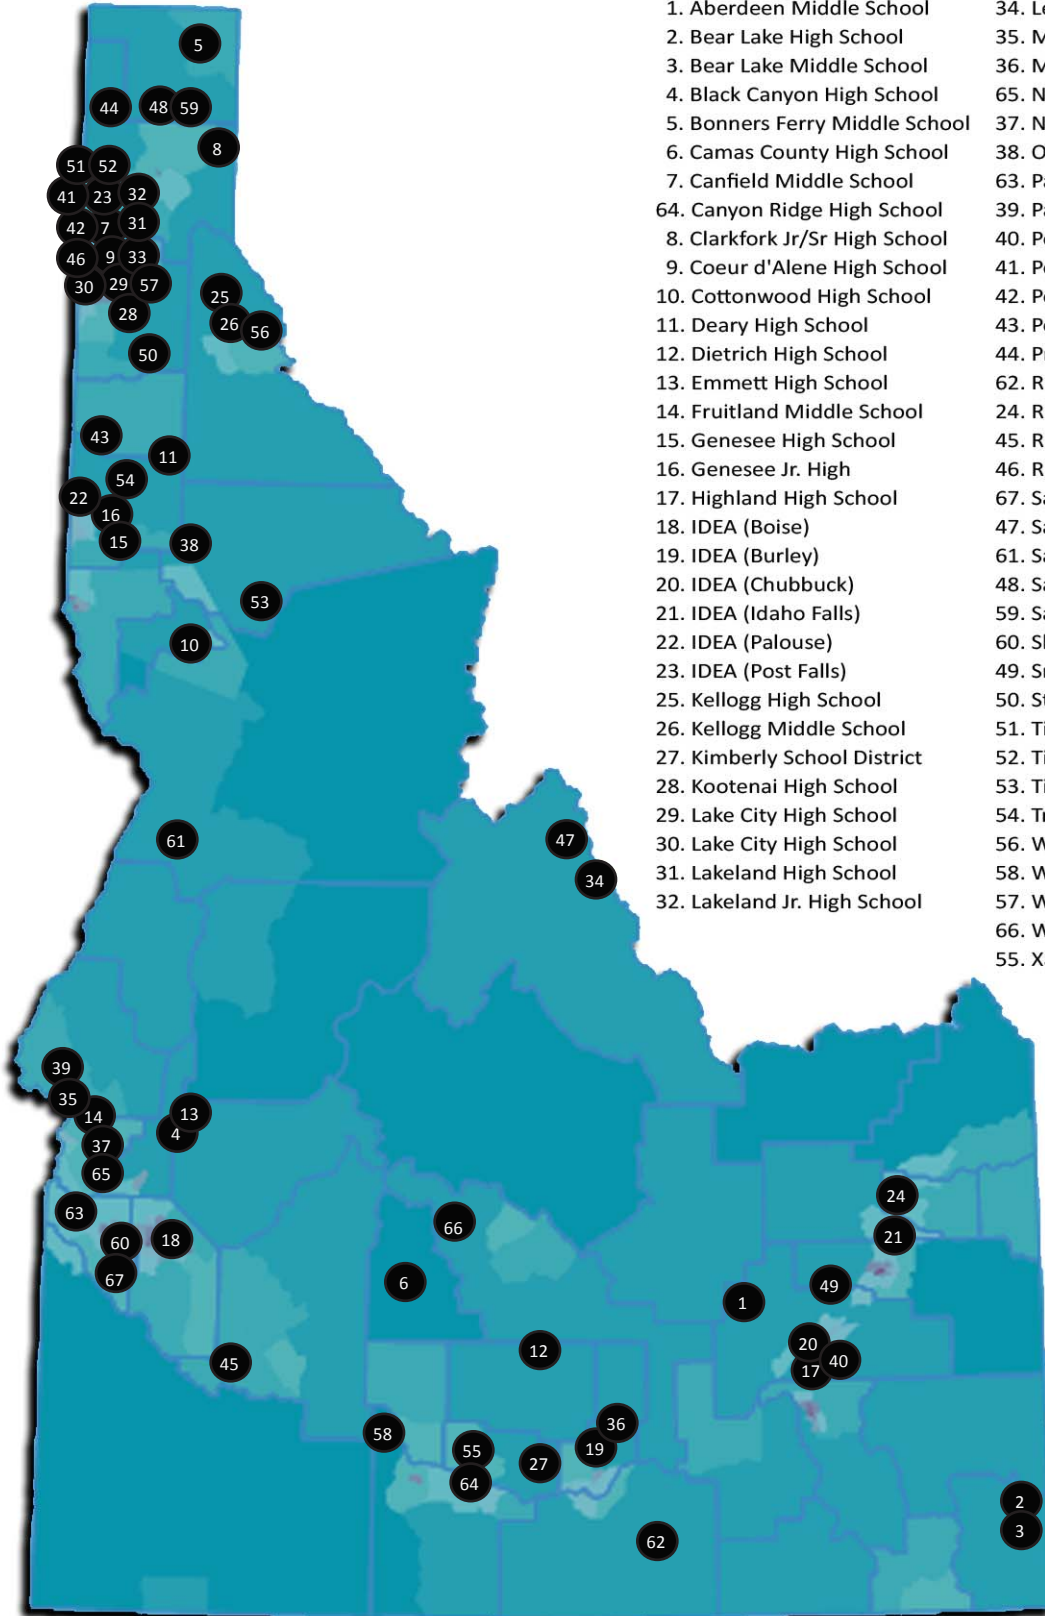

Idaho Drug Free Youth Chapter Map

1. Aberdeen Middle School
2. Bear Lake High School
3. Bear Lake Middle School
4. Black Canyon High School
5. Bonners Ferry Middle School
6. Camas County High School
7. Canfield Middle School
64. Canyon Ridge High School
8. Clarkfork Jr/Sr High School
9. Coeur d'Alene High School
10. Cottonwood High School
11. Deary High School
12. Dietrich High School
13. Emmett High School
14. Fruitland Middle School
15. Genesee High School
16. Genesee Jr. High
17. Highland High School
18. IDEA (Boise)
19. IDEA (Burley)
20. IDEA (Chubbuck)
21. IDEA (Idaho Falls)
22. IDEA (Palouse)
23. IDEA (Post Falls)
25. Kellogg High School
26. Kellogg Middle School
27. Kimberly School District
28. Kootenai High School
29. Lake City High School
30. Lake City High School
31. Lakeland High School
32. Lakeland Jr. High School
34. Leadore High School
35. McCain Middle School
36. Minico High School
65. New Plymouth Middle School
37. New Plymouth High School
38. Orofino High School
63. Parma Middle School
39. Payette High School
40. Pocatello High School
41. Post Falls High School
42. Post Falls Middle School
43. Potlatch High School
44. Priest River Lamanna High School
62. Raft River Middle & High School
24. Rigby Jr. & High School
45. Rimrock Jr/Sr High School
46. River City Middle School
67. Sage Valley Middle School
47. Salmon High School
61. Salmon River High School
48. Sandpoint Middle School
59. Sandpoint High School
60. Skyview High School
49. Snake River High School
50. St. Maries Middle School
51. Timberlake High School
52. Timberlake Jr. High
53. Timberline Jr/Sr High
54. Troy High School
56. Wallace Jr/Sr High School
58. Wendell Middle School
57. Woodland Middle School
66. Wood River Middle School
55. Xavier Charter School